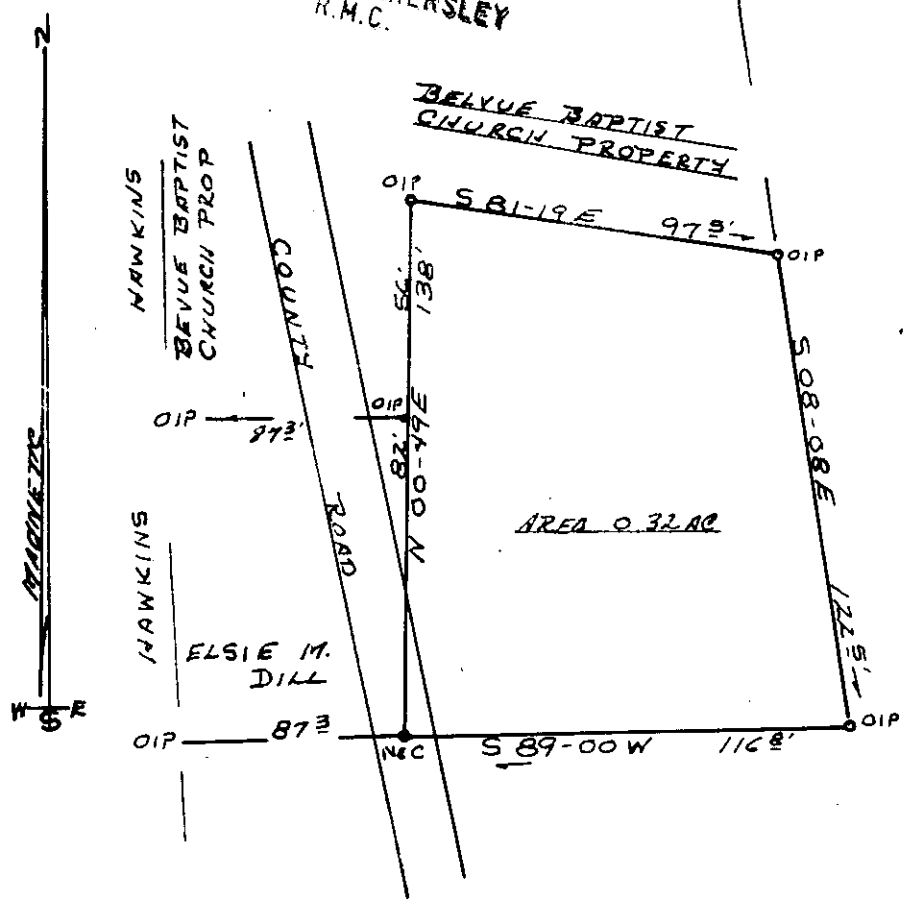

MICROFILMED
MICROFILMED

FILED
GREENVILLE CO. S.C.
DEC 13 2 52 PM '79
DONNIE S. TANKERSLEY
R.M.C.

7-5-90 ✓

PLAT OF PROPERTY
OF

DEC 13 1979

19424

BELVUE BAPTIST CHURCH

BATES TOWNSHIP GREENVILLE CO.
STATE OF SOUTH CAROLINA
SCALE 1" = 50' 10-11-1978